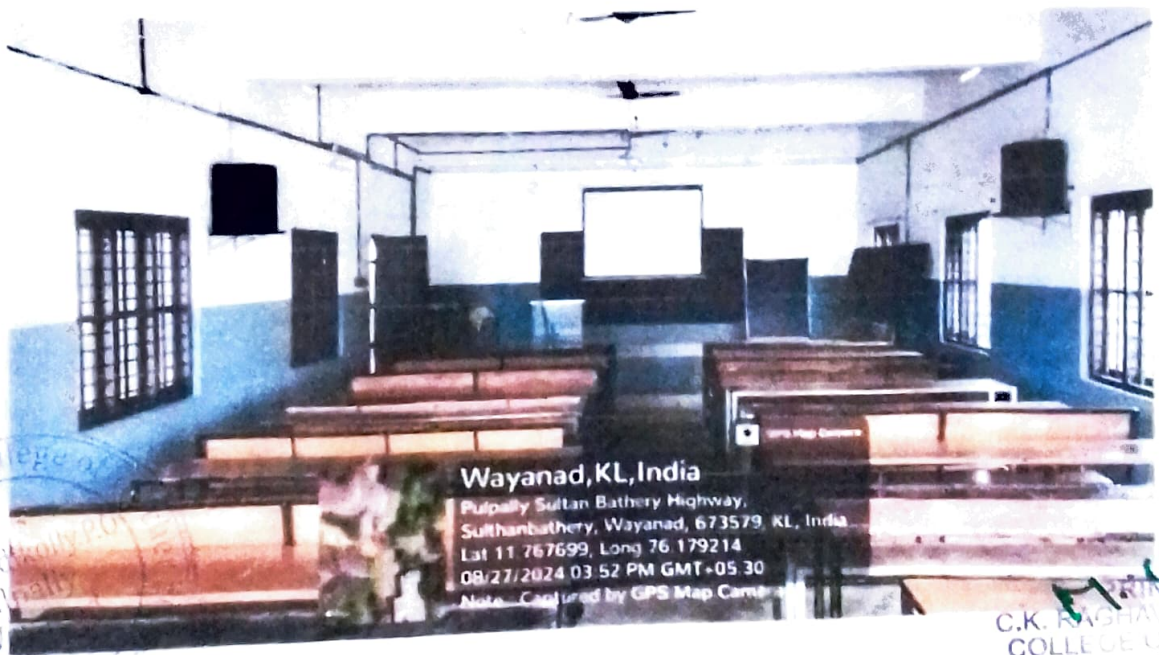

Wayanad, KL, India
Pulpally Sultan Bathery Highway,
Sulthanbathery, Wayanad, 673579, KL, India
Lat 11.767699, Long 76.179214
08/27/2024 03:52 PM GMT+05:30
Note: Captured by GPS Map Camera

C.K. Raghavan Memorial College
Kalanad Pulpally
Wayanad

M. S. S.
PRINCIPAL
C.K. RAGHAVAN MEMORIAL
COLLEGE OF EDUCATION
PULPALLY, WAYANAD